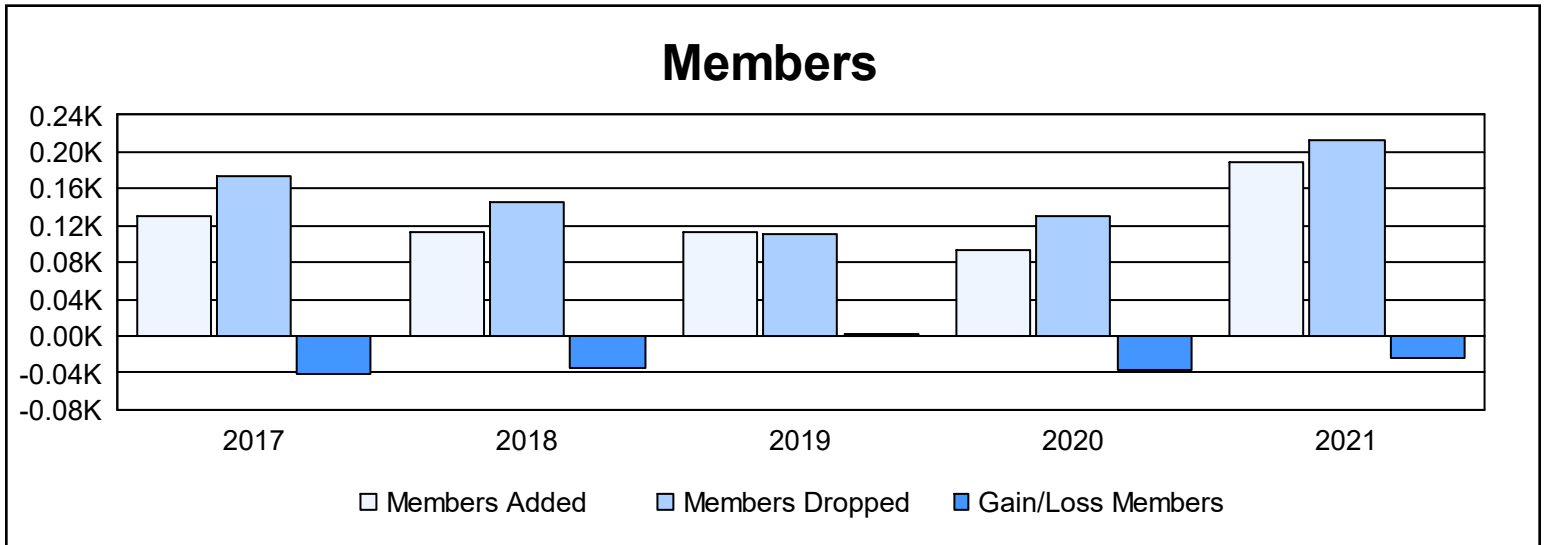

Year	New Clubs	Dropped Clubs	Gain/ Loss Clubs	New Members	Charter Members	Reinstate Members	Transfer Members	Total Member Added	Total Members Dropped	Gain/ Loss Members
2016-2017	0	2	-2	122	3	5	1	131	173	-42
2017-2018	0	0	0	84	12	13	3	112	146	-34
2018-2019	1	0	1	84	21	3	5	113	111	2
2019-2020	0	1	-1	89	0	0	4	93	130	-37
2020-2021	1	5	-4	134	28	22	4	188	213	-25
<b>Average</b>	<b>0</b>	<b>2</b>	<b>-1</b>	<b>103</b>	<b>13</b>	<b>9</b>	<b>3</b>	<b>127</b>	<b>155</b>	<b>-27</b>

### Membership Composition June 2021 Cumulative