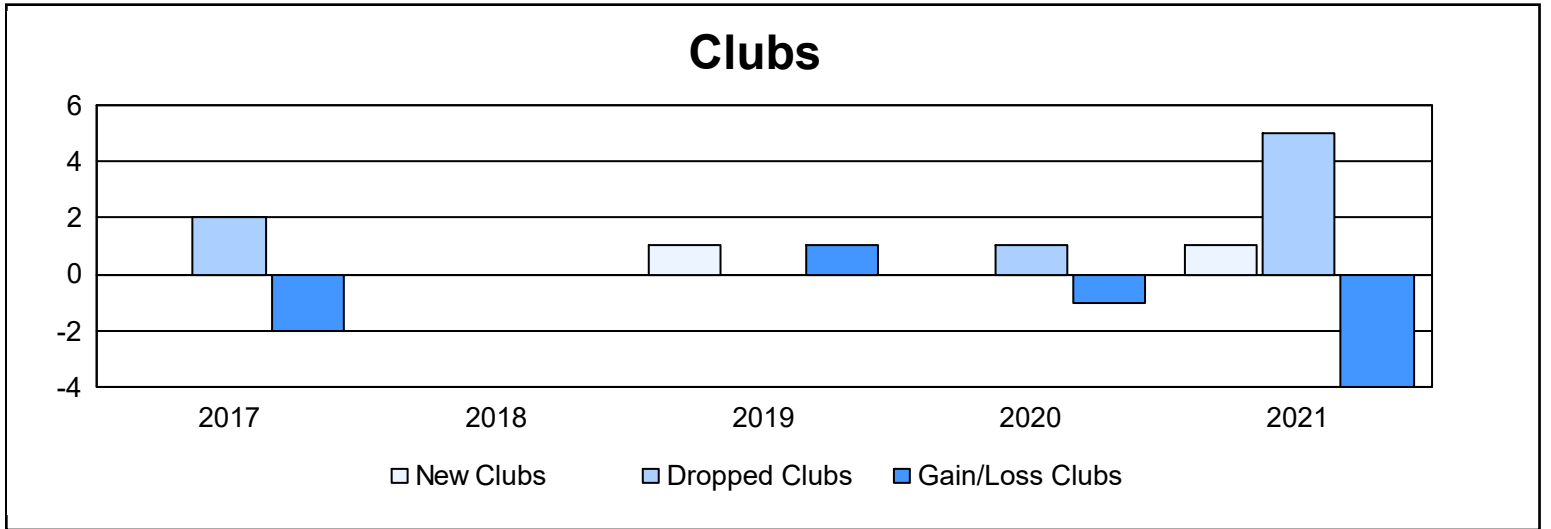

Year	New Clubs	Dropped Clubs	Gain/ Loss Clubs	New Members	Charter Members	Reinstate Members	Transfer Members	Total Member Added	Total Members Dropped	Gain/ Loss Members
2016-2017	0	2	-2	122	3	5	1	131	173	-42
2017-2018	0	0	0	84	12	13	3	112	146	-34
2018-2019	1	0	1	84	21	3	5	113	111	2
2019-2020	0	1	-1	89	0	0	4	93	130	-37
2020-2021	1	5	-4	134	28	22	4	188	213	-25
<b>Average</b>	<b>0</b>	<b>2</b>	<b>-1</b>	<b>103</b>	<b>13</b>	<b>9</b>	<b>3</b>	<b>127</b>	<b>155</b>	<b>-27</b>

### Membership Composition June 2021 Cumulative